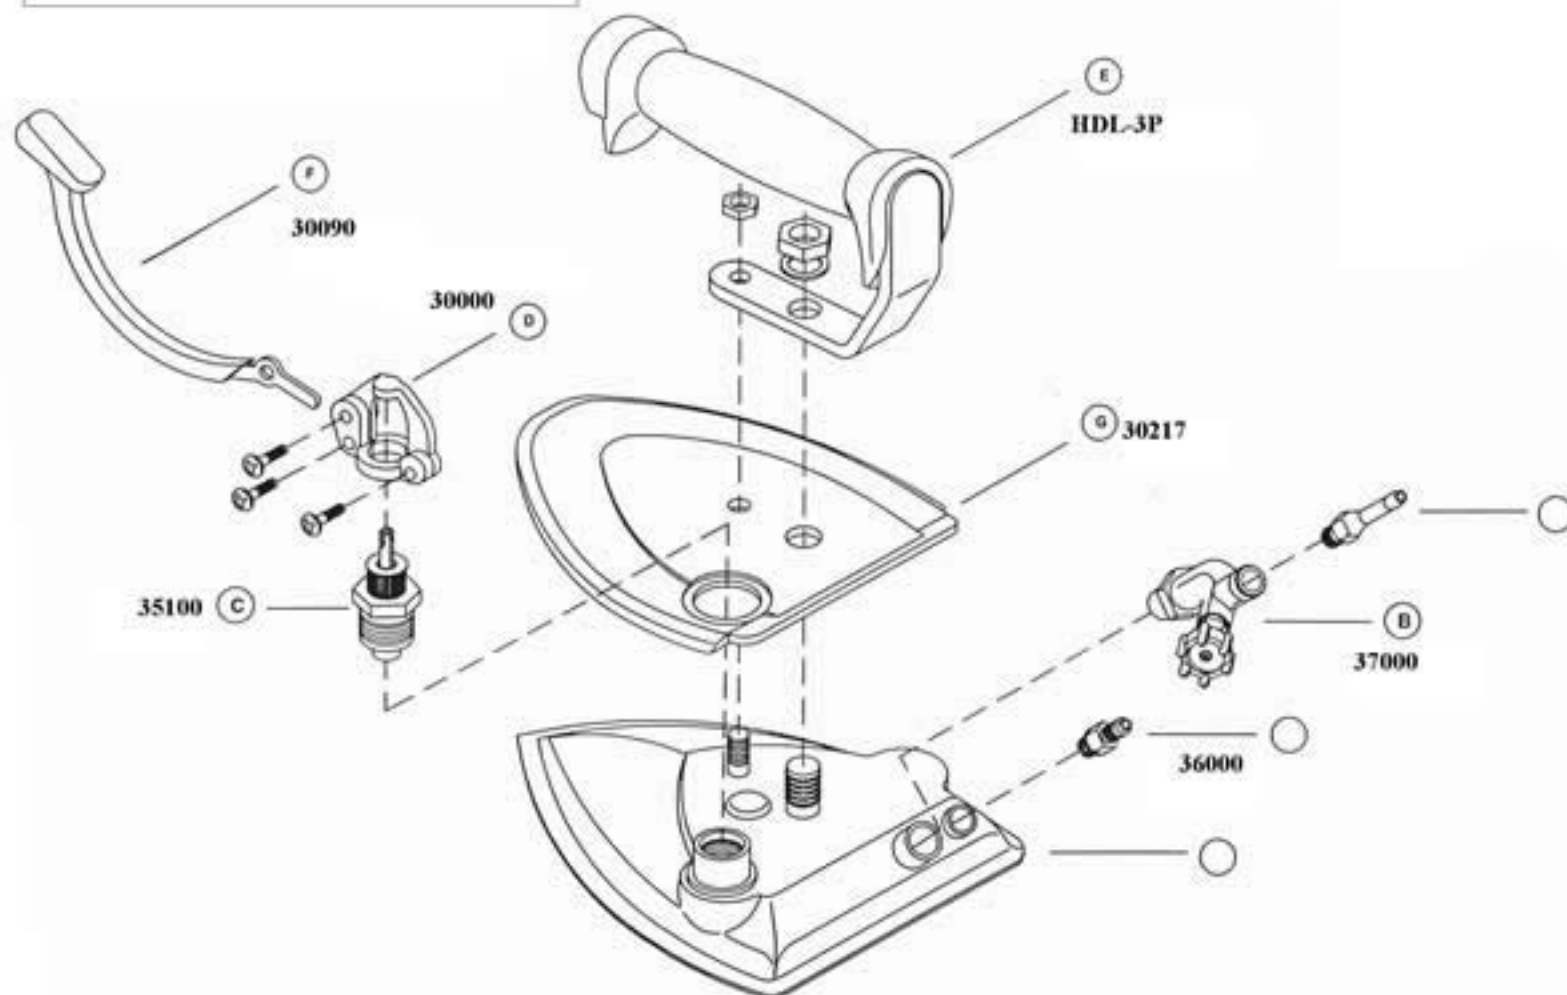

Ace-Hi / AHP-3P All Steam Iron

PART NO.	DESCRIPTION	PART NO.	DESCRIPTION
35057	SILICON REST	35100	STEAM VALVE REPLACEMENT
11803	HANDLE	30217	PLASTIC COVER
HDL-3P	HANDLE COMPLETE	36000	STRAINER ASS'Y
30000	STEAM FLOW REGULATOR	37000	EXHAUST VALVE SET ASS'Y
30090	PUSH LEVER	3P-SHOE	IRON SHOE
35000	STEAM VALVE REPAIR KIT		